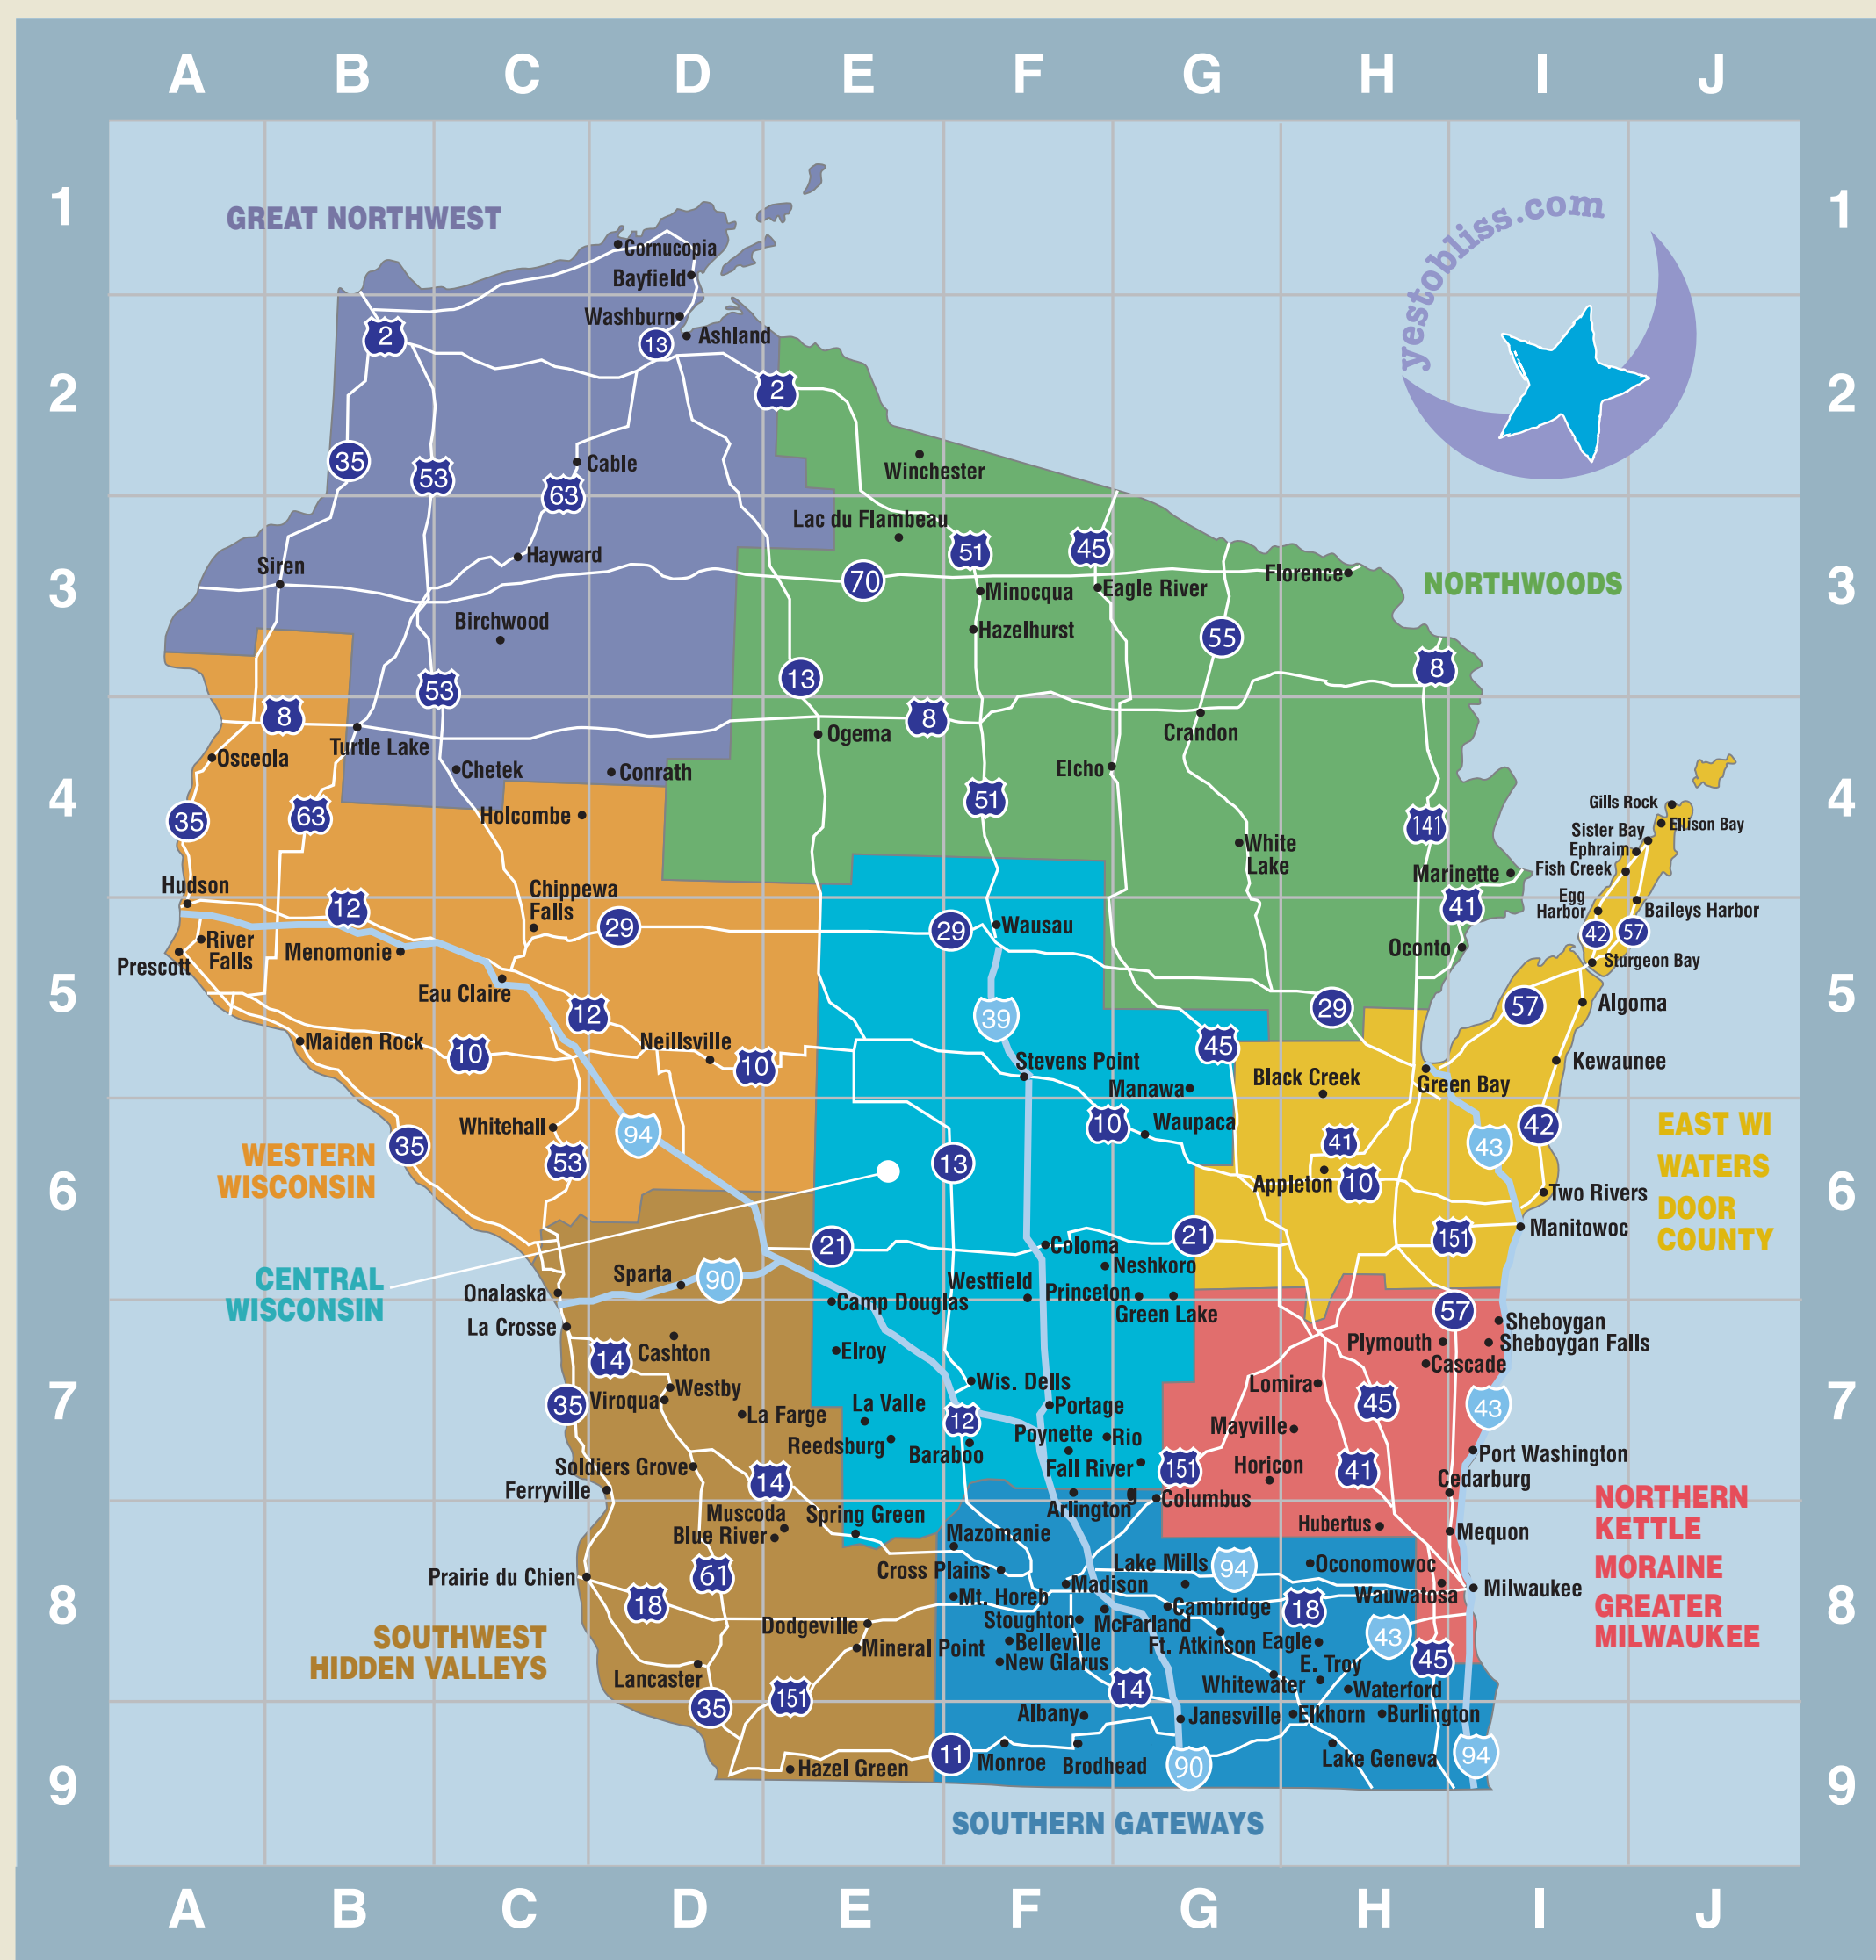

PLYMOUTH, 53073 MAP: H7

Gilbert Huson House
315 Collins Street
920-892-2222 gilberthusonhouse@excpc.com
6 rms. $85-$250; husonhouse.com

Hillwind Farm B&B Inn

N4922 Hillwind Road
877-892-2199 info@hillwindfarm.com
5 rms. $89-$194; hillwindfarm.com

Tauschek's B&B Log Home

434 North Court Street
920-876-5087 mtjone@dotnet.com
3 rms. $85-$175
tauscheksbedandbreakfastloghome.com

PORT WASHINGTON, 53074 MAP: I7

Port Hotel Restaurant & Inn
101 East Main Street
262-284-9473 innkeeper@theporthotel.com
10 rms. $150-$275; theporthotel.com

Port Washington Inn

308 W. Washington Street
877-794-1903 stay@portwashingtoninn.com
5 rms. $125-$225; portwashingtoninn.com

PORTAGE, 53901 MAP: F7

Breese Waye B&B
816 MacFarlane Road
608-742-5281 partridges@breesewaye.com
4 rms. $80-$100; breesewaye.com

Cedar Ridge B&B

W6336 Hwy 33 East
608-429-3639 cedarridgebb@yahoo.com
1 room $85-$125; cedarridgebb.com

BRUMDER MANSION B&B

MINERAL POINT, 53565 MAP: E8

MANITOWOC, 54220 MAP: I6

Westport B&B

MARINETTE, 54143 MAP: I4

M & M Victorian Inn

MAYVILLE, 53050 MAP: H7

MAZOMANIE, 53560 MAP: F8

MCFARLAND, 53558 MAP: F8

MENOMONIE, 54751 MAP: B5

Hansen Heritage House

MEQUON, 53097 MAP: I8

Gresley House B&B

MILWAUKEE, 53208 MAP: I8

BRUMDER MANSION B&B

MINERAL POINT, 53565 MAP: E8

POYNETTE, 53955 MAP: F7

Jamieson House
407 N. Franklin Street
608-635-4100 jamiesonhouse@charter.net
6 rms. $100-$165; jamiesonhouse.com

PRAIRIE DU CHIEN, 53821 MAP: C8

Neumann House B&B
121 N. Michigan Street
608-326-8104 ineamann@mhtc.net
3 rms. $110-$170; prairie-du-chien.com

PRESCOTT, 54021 MAP: A5

Arbor Inn
434 North Court Street
888-262-1090 thearborinn@comcast.net
4 rms. $159-$189; thearborinn.com

PRINCETON, 54968 MAP: G6

Kinni Creek Lodge & Outfitters
545 N Main Street
715-425-7378 guide@kinnicreek.com
3 rms. $99-$200; kinnicreek.com

SHEBOYGAN, 53081 MAP: I7

Brownstone Inn
1227 N. 7th Street
877-279-6786 brwnstninn@aol.com
6 rms. $150-$300; brownstoneinn.com

REEDSBURG, 53959 MAP: E7

Parkview B&B
211 N Park Street
608-524-4333 info@parkviewbb.com
4 rms. $80-$98; parkviewbb.com

Pine Grove Park B&B

52720 County Road V
866-524-0071 info@pinegroveparkbb.com
4 rms. $110-$175; pinegroveparkbb.com

RIO, 53960 MAP: F7

Mill House Inn
W5384 Hwy G 608-429-2195
4 rms. $100-$125; millhousebandb.com

Wisconsin B&Bs offer an exciting variety: historic city inns, quaint country settings, charming Victorians... **Bed, Breakfast & BLISS!** More details at: www.yestobliss.com. Additional information or gift certificates: 715/539-9222 email: info@yestobliss.com

We look forward to your visit.

RIVER FALLS, 54022 MAP: A5

Kinni Creek Lodge & Outfitters
545 N Main Street
715-425-7378 guide@kinnicreek.com
3 rms. $99-$200; kinnicreek.com

SHEBOYGAN, 53081 MAP: I7

Brownstone Inn
1227 N. 7th Street
877-279-6786 brwnstninn@aol.com
6 rms. $150-$300; brownstoneinn.com

English Manor B&B

632 Michigan Avenue
920-208-1952 englman@excel.net
5 rms. $129-$199; english-manor.com

SHEBOYGAN FALLS, 53085 MAP: I7

Rochester Inn
504 Water Street
920-467-3123 info@rochesterinn.com
6 rms. $109.50-$184.50; rochesterinn.com

SHEBOYGAN FALLS, 53085 MAP: I7

The Fringe, A Country Inn
711 Giddings Avenue
920-467-3172 info@thefringecountryinn.com
4 rms. $85-$155; thefringecountryinn.com

SIREN, 54872 MAP: B3

Lilac Village B&B
7665 Bradley Street
888-891-1207 dwroland@sirentel.net
3 rms. $75-$125; lilac-b.com

SISTER BAY, 54234 MAP: J4

Inn On Maple
414 Maple Drive
920-854-5107 innonmaple@dcwis.com
6 rms. $85-$120; innonmaple.com

Woodenheart Inn

11086 Hwy 42
877-854-9097 innkeeper@woodenheart.com
5 rms. $110-$134; woodenheart.com

SOLDIERS GROVE, 54655 MAP: D7

Inn at Lonesome Hollow
15415 Vance Road
608-624-3429 info@lonesomehollow.com
6 rms. $99-$249; lonesomehollow.com

SPARTA, 54656 MAP: D6

Grapevine Log Cabins B&B
19149 Jade Road
608-269-3619 okgrapevine@centurytel.net
4 rms. $95-$175; grapevinecabins.com

Justin Trails B&B Resort

7452 Kathryn Avenue
608-269-4522 info@justintrails.com
6 rms. $115-$350; justintrails.com

SPARTA, 54656 MAP: D6